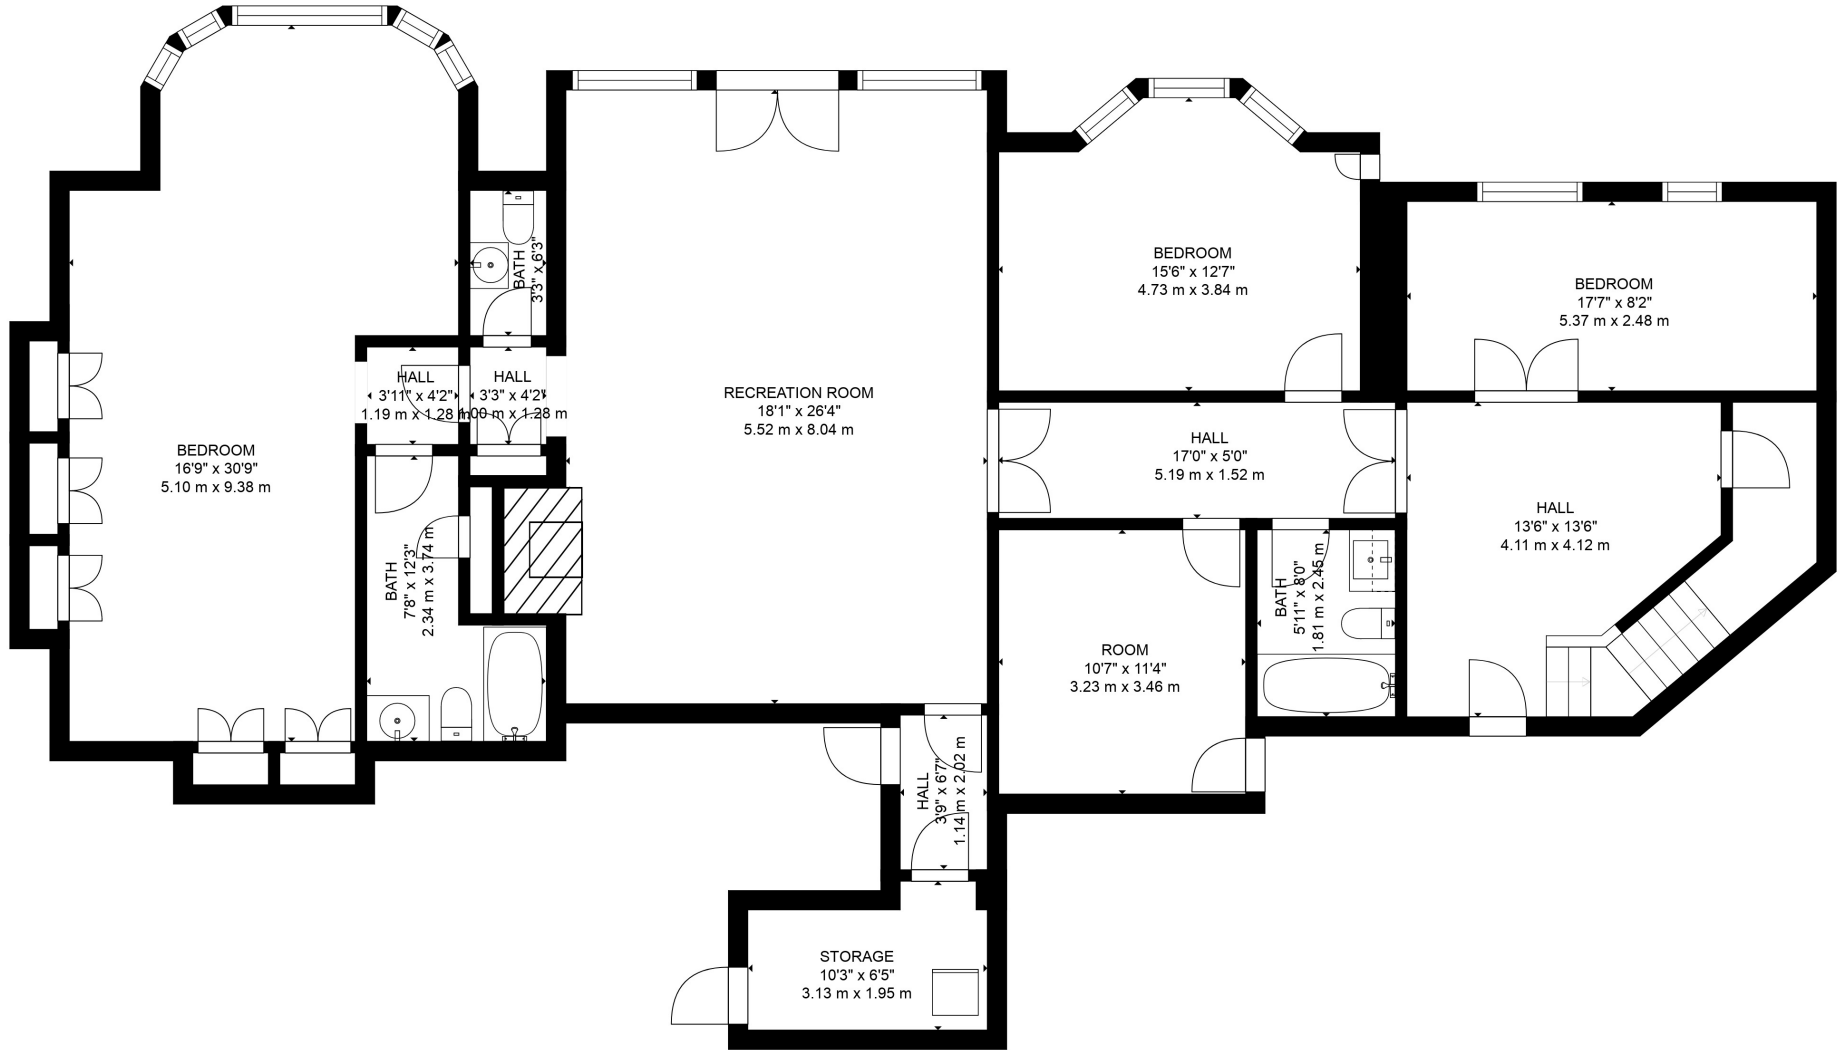

### Estimated areas

GLA FLOOR 1: 0 sq. ft, excluded 2258 sq. ft  
 GLA FLOOR 2: 2496 sq. ft, excluded 1615 sq. ft  
 GLA FLOOR 3: 2359 sq. ft, excluded 560 sq. ft  
 Total GLA 4855 sq. ft, total scanned area 9288 sq. ft

MEASUREMENTS ARE CALCULATED BY CUBICASA TECHNOLOGY. DEEMED HIGHLY RELIABLE BUT NOT GUARANTEED.

**Estimated areas**

GLA FLOOR 1: 0 sq. ft, excluded 2258 sq. ft  
 GLA FLOOR 2: 2496 sq. ft, excluded 1615 sq. ft  
 GLA FLOOR 3: 2359 sq. ft, excluded 560 sq. ft  
 Total GLA 4855 sq. ft, total scanned area 9288 sq. ft