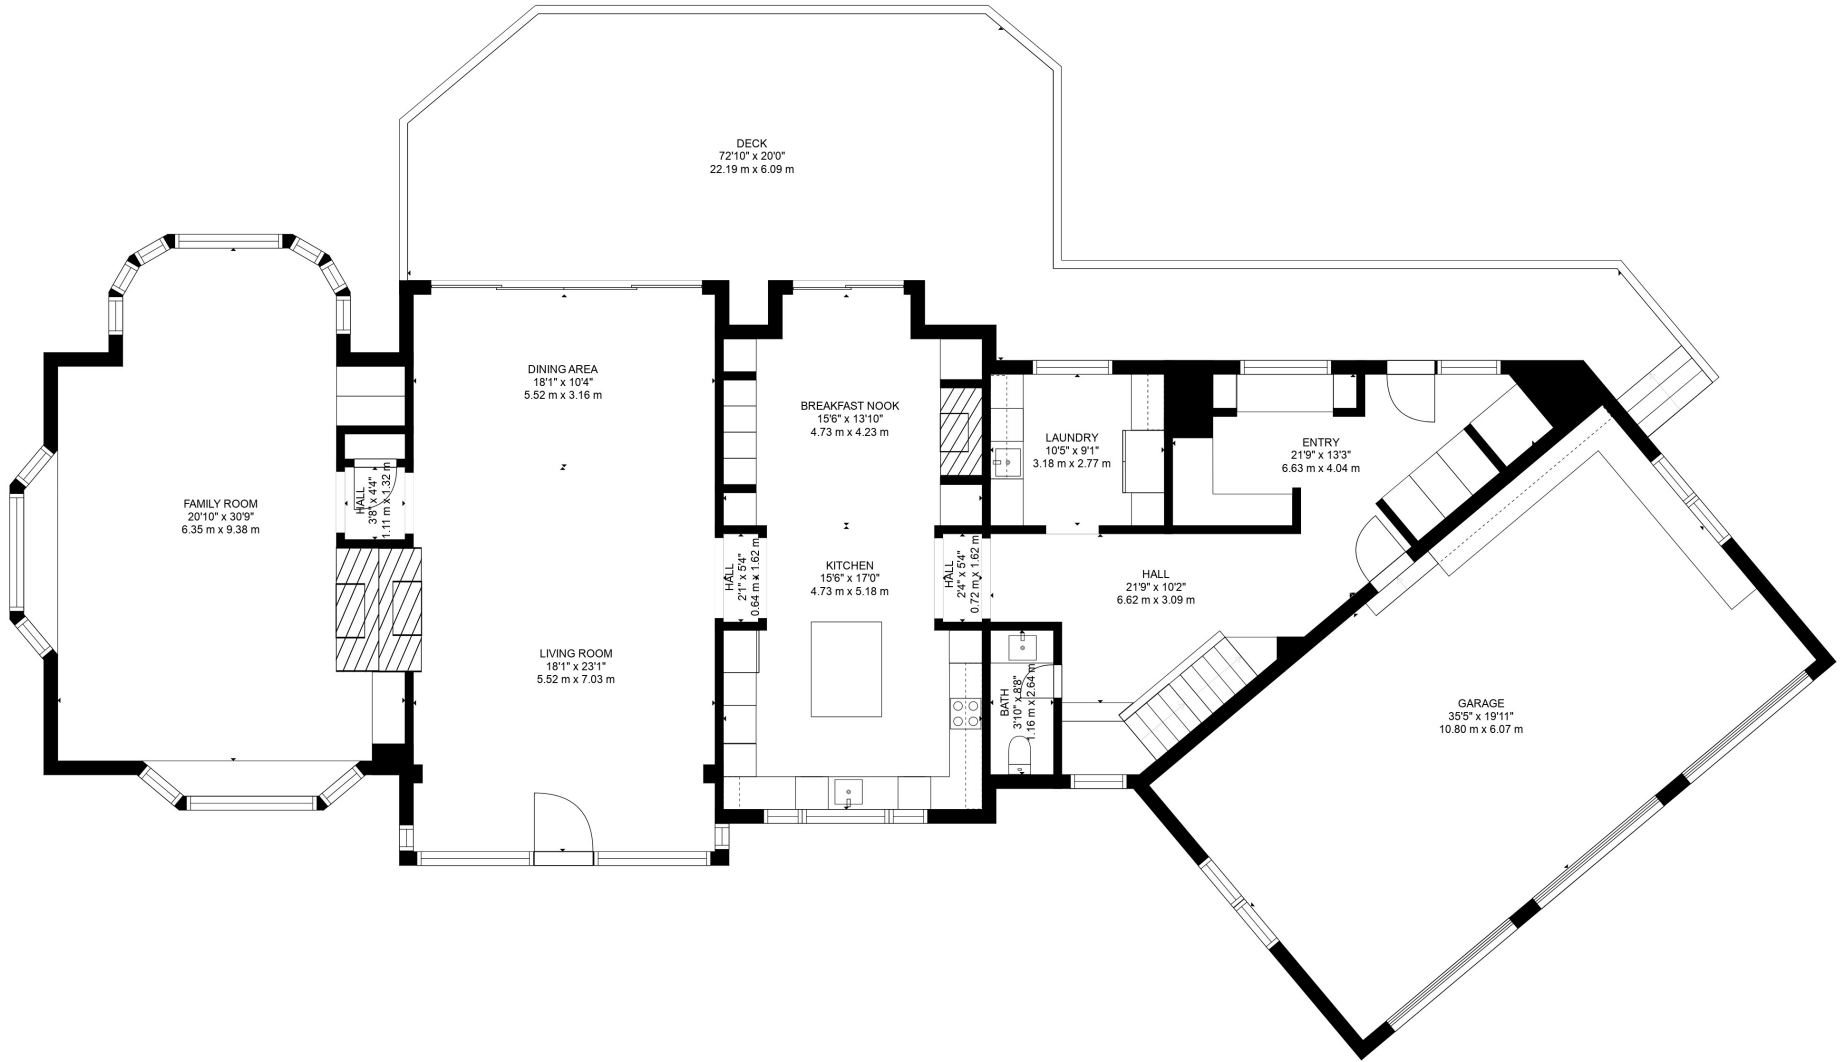

### Estimated areas

GLA FLOOR 1: 0 sq. ft, excluded 2258 sq. ft  
 GLA FLOOR 2: 2496 sq. ft, excluded 1615 sq. ft  
 GLA FLOOR 3: 2359 sq. ft, excluded 560 sq. ft  
 Total GLA 4855 sq. ft, total scanned area 9288 sq. ft

MEASUREMENTS ARE CALCULATED BY CUBICASA TECHNOLOGY. DEEMED HIGHLY RELIABLE BUT NOT GUARANTEED.

**Estimated areas**

GLA FLOOR 1: 0 sq. ft, excluded 2258 sq. ft  
 GLA FLOOR 2: 2496 sq. ft, excluded 1615 sq. ft  
 GLA FLOOR 3: 2359 sq. ft, excluded 560 sq. ft  
 Total GLA 4855 sq. ft, total scanned area 9288 sq. ft