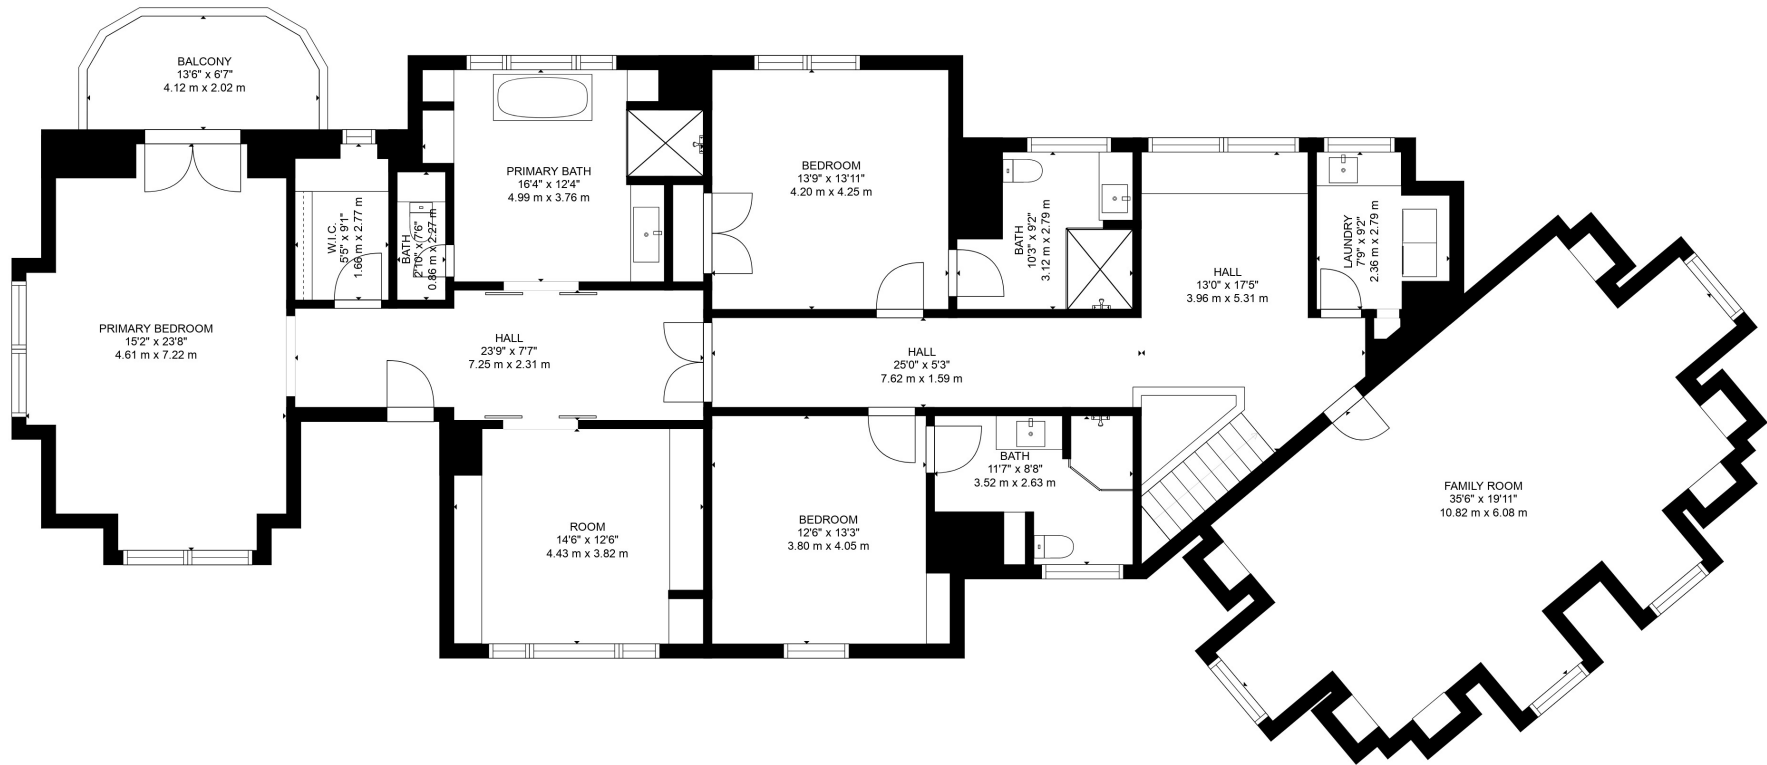

### Estimated areas

GLA FLOOR 1: 0 sq. ft, excluded 2258 sq. ft  
 GLA FLOOR 2: 2496 sq. ft, excluded 1615 sq. ft  
 GLA FLOOR 3: 2359 sq. ft, excluded 560 sq. ft  
 Total GLA 4855 sq. ft, total scanned area 9288 sq. ft

MEASUREMENTS ARE CALCULATED BY CUBICASA TECHNOLOGY. DEEMED HIGHLY RELIABLE BUT NOT GUARANTEED.

**Estimated areas**

GLA FLOOR 1: 0 sq. ft, excluded 2258 sq. ft  
 GLA FLOOR 2: 2496 sq. ft, excluded 1615 sq. ft  
 GLA FLOOR 3: 2359 sq. ft, excluded 560 sq. ft  
 Total GLA 4855 sq. ft, total scanned area 9288 sq. ft