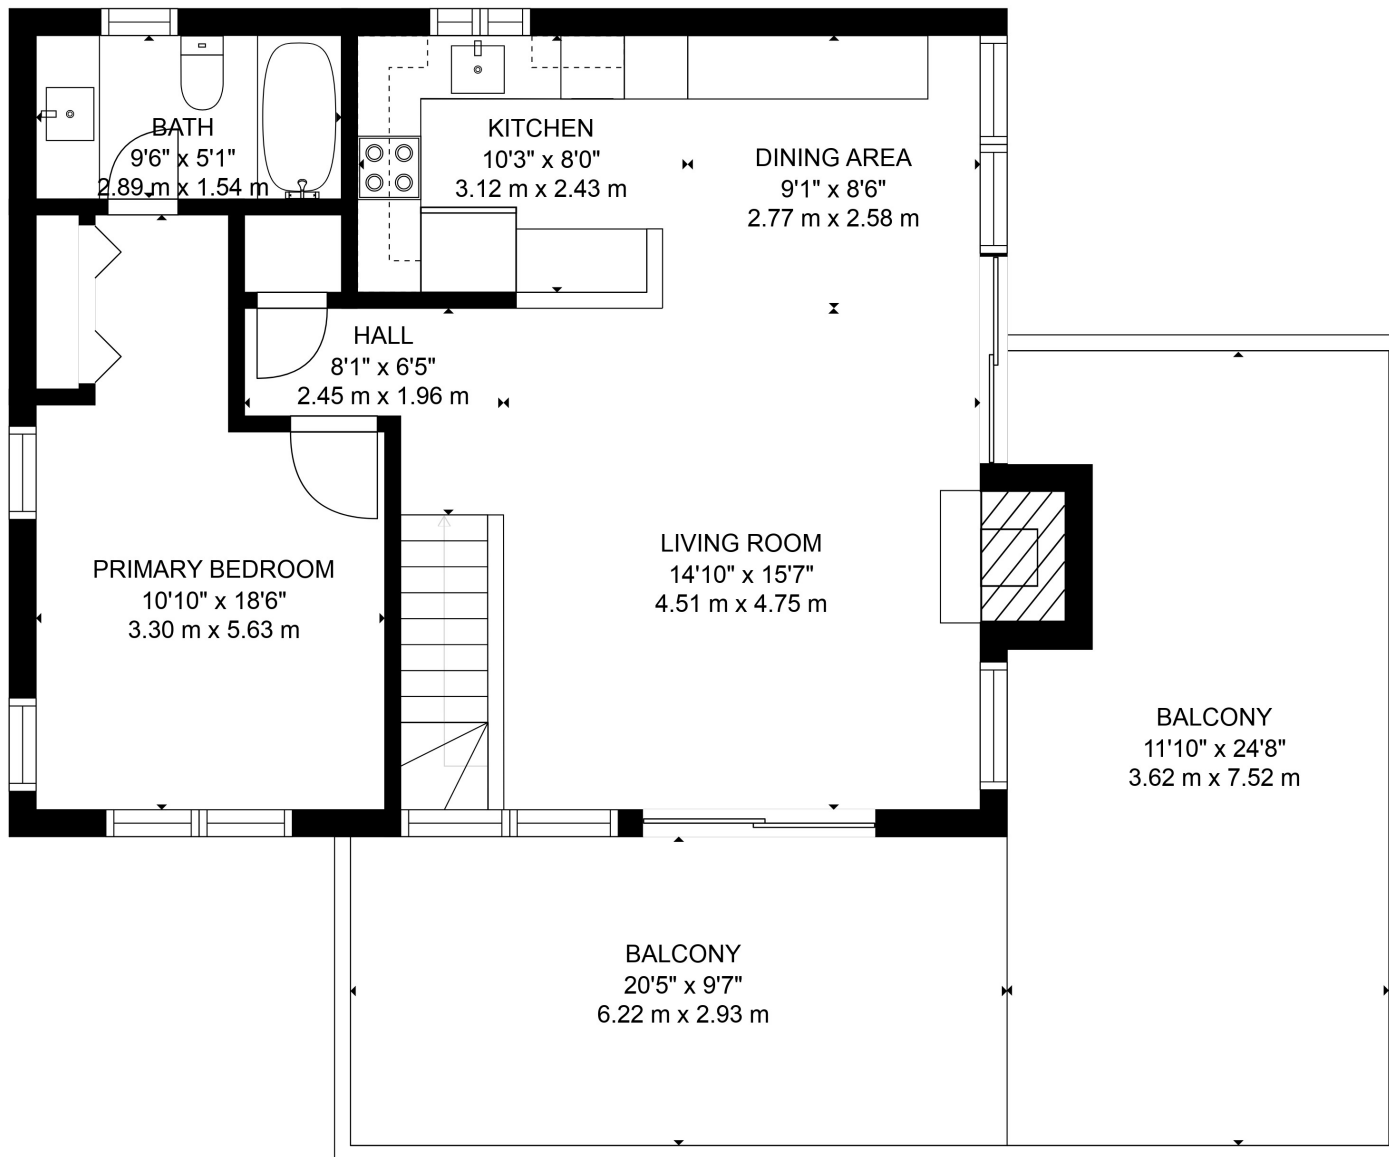

FLOOR 1

FLOOR 2

Estimated areas

GLA FLOOR 1: 0 sq. ft, excluded 813 sq. ft
 GLA FLOOR 2: 793 sq. ft, excluded 492 sq. ft
 Total GLA 793 sq. ft, total scanned area 2098 sq. ft

SIZES AND DIMENSIONS ARE APPROXIMATE, ACTUAL MAY VARY.

Estimated areas

GLA FLOOR 1: 0 sq. ft, excluded 813 sq. ft
 GLA FLOOR 2: 793 sq. ft, excluded 492 sq. ft
 Total GLA 793 sq. ft, total scanned area 2098 sq. ft

SIZES AND DIMENSIONS ARE APPROXIMATE, ACTUAL MAY VARY.