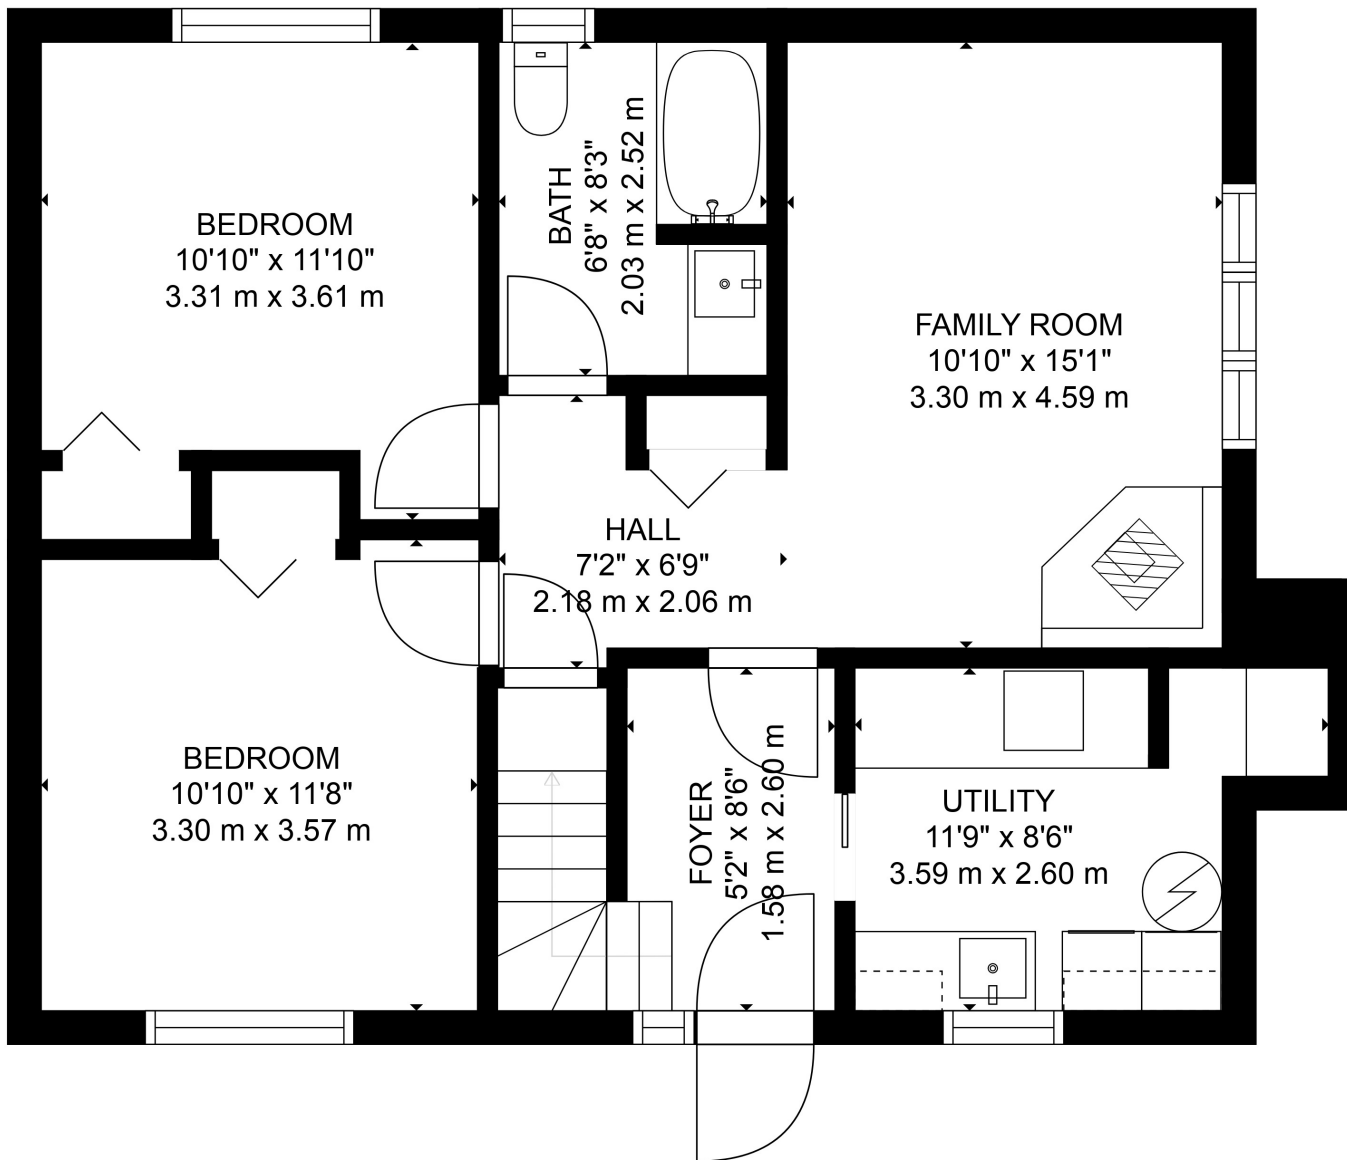

FLOOR 1

FLOOR 2

Estimated areas

GLA FLOOR 1: 0 sq. ft, excluded 813 sq. ft
 GLA FLOOR 2: 793 sq. ft, excluded 492 sq. ft
 Total GLA 793 sq. ft, total scanned area 2098 sq. ft

SIZES AND DIMENSIONS ARE APPROXIMATE, ACTUAL MAY VARY.

Estimated areas

GLA FLOOR 1: 0 sq. ft, excluded 813 sq. ft
 GLA FLOOR 2: 793 sq. ft, excluded 492 sq. ft
 Total GLA 793 sq. ft, total scanned area 2098 sq. ft

SIZES AND DIMENSIONS ARE APPROXIMATE, ACTUAL MAY VARY.