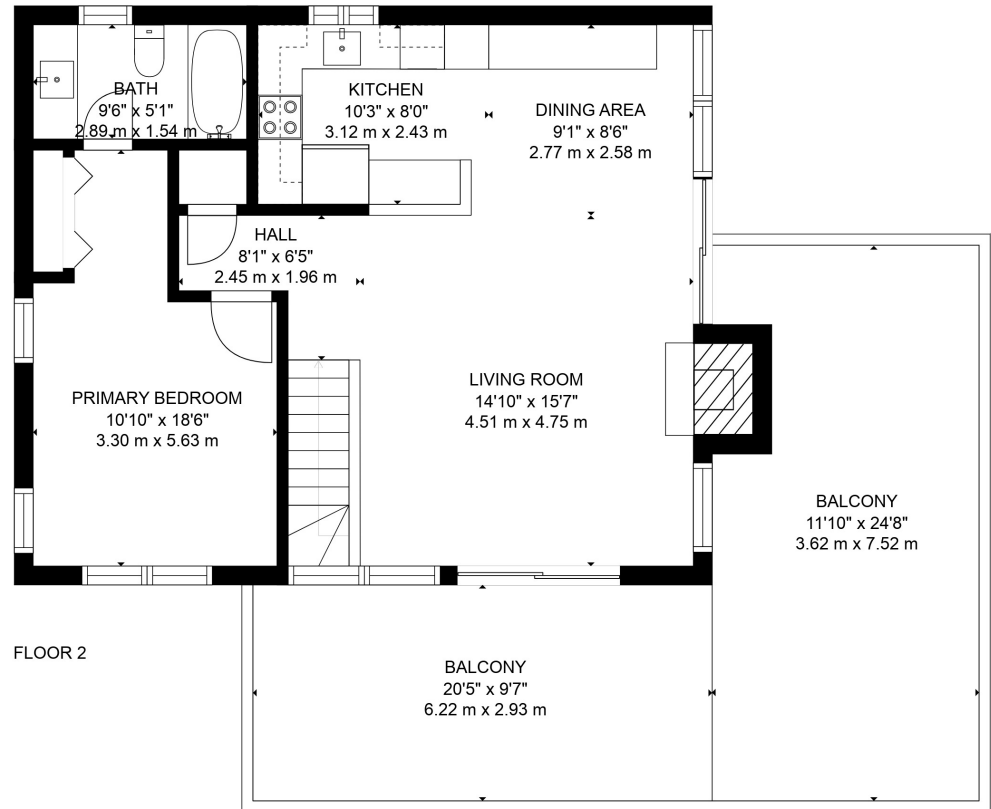

FLOOR 1

FLOOR 2

Estimated areas

GLA FLOOR 1: 0 sq. ft, excluded 813 sq. ft
 GLA FLOOR 2: 793 sq. ft, excluded 492 sq. ft
 Total GLA 793 sq. ft, total scanned area 2098 sq. ft

SIZES AND DIMENSIONS ARE APPROXIMATE, ACTUAL MAY VARY.

Estimated areas

GLA FLOOR 1: 0 sq. ft, excluded 813 sq. ft
 GLA FLOOR 2: 793 sq. ft, excluded 492 sq. ft
 Total GLA 793 sq. ft, total scanned area 2098 sq. ft

SIZES AND DIMENSIONS ARE APPROXIMATE, ACTUAL MAY VARY.