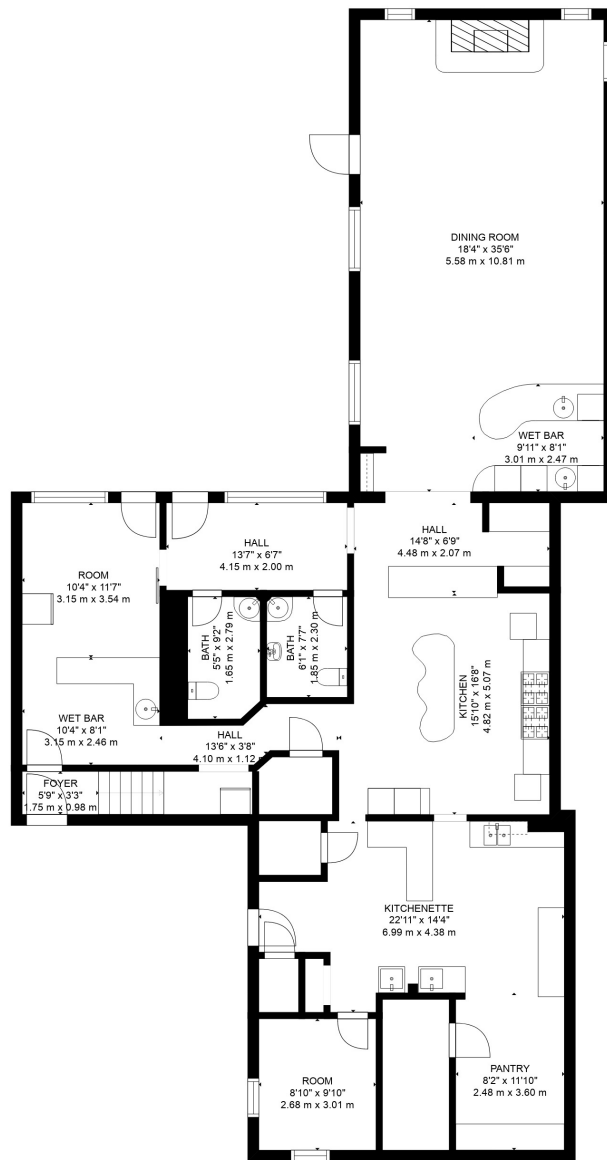

FLOOR 1

FLOOR 2

Estimated areas

GLA FLOOR 1: 2387 sq. ft, excluded 0 sq. ft
 GLA FLOOR 2: 1140 sq. ft, excluded 334 sq. ft
 Total GLA 3527 sq. ft, total scanned area 3861 sq. ft

SIZES AND DIMENSIONS ARE APPROXIMATE, ACTUAL MAY VARY.

Estimated areas

GLA FLOOR 1: 2387 sq. ft, excluded 0 sq. ft
 GLA FLOOR 2: 1140 sq. ft, excluded 334 sq. ft
 Total GLA 3527 sq. ft, total scanned area 3861 sq. ft

SIZES AND DIMENSIONS ARE APPROXIMATE, ACTUAL MAY VARY.