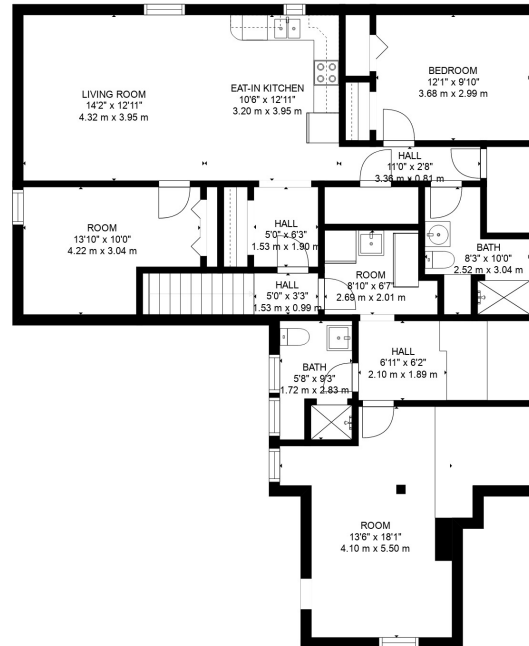

FLOOR 1

FLOOR 2

Estimated areas

GLA FLOOR 1: 2387 sq. ft, excluded 0 sq. ft
 GLA FLOOR 2: 1140 sq. ft, excluded 334 sq. ft
 Total GLA 3527 sq. ft, total scanned area 3861 sq. ft

SIZES AND DIMENSIONS ARE APPROXIMATE, ACTUAL MAY VARY.

Estimated areas

GLA FLOOR 1: 2387 sq. ft, excluded 0 sq. ft
 GLA FLOOR 2: 1140 sq. ft, excluded 334 sq. ft
 Total GLA 3527 sq. ft, total scanned area 3861 sq. ft

SIZES AND DIMENSIONS ARE APPROXIMATE, ACTUAL MAY VARY.