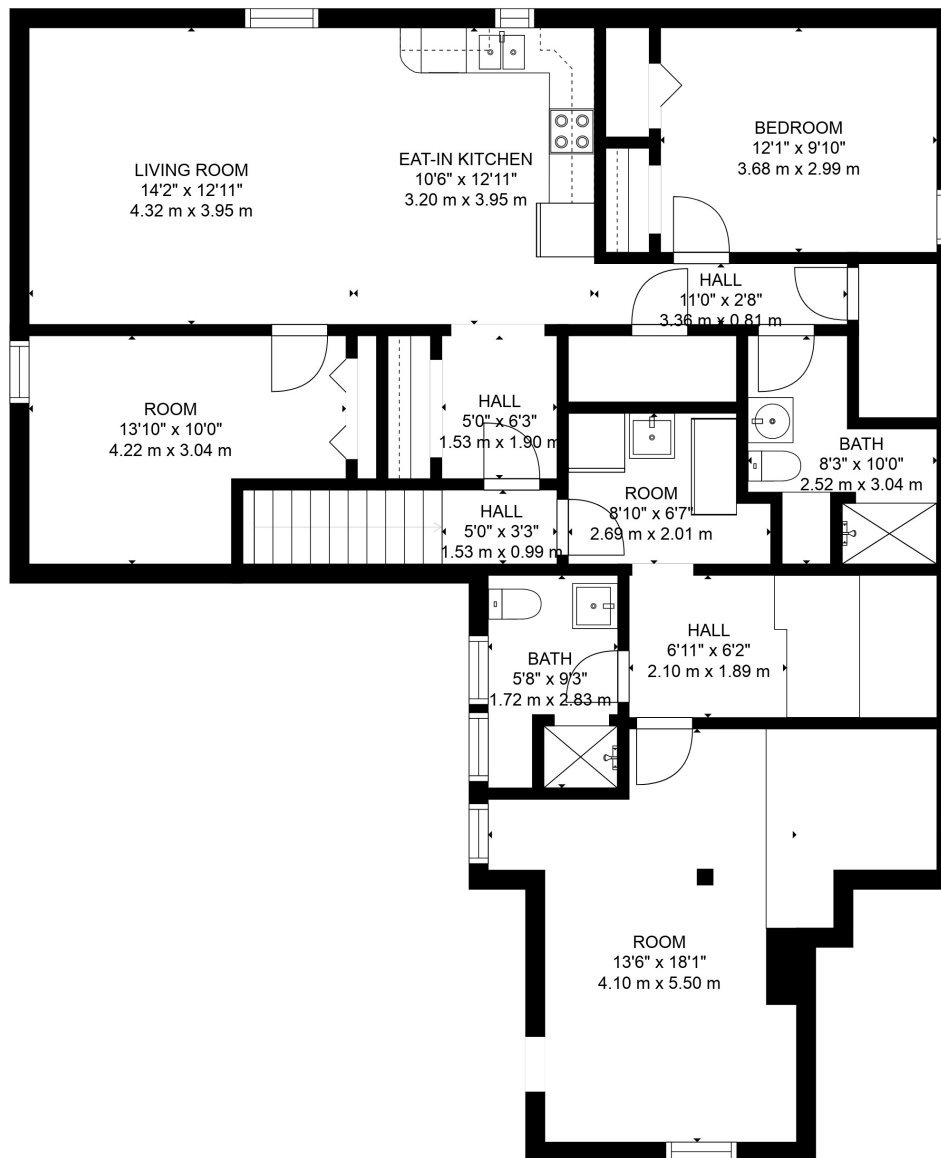

FLOOR 1

FLOOR 2

Estimated areas

GLA FLOOR 1: 2387 sq. ft, excluded 0 sq. ft
 GLA FLOOR 2: 1140 sq. ft, excluded 334 sq. ft
 Total GLA 3527 sq. ft, total scanned area 3861 sq. ft

SIZES AND DIMENSIONS ARE APPROXIMATE, ACTUAL MAY VARY.

Estimated areas

GLA FLOOR 1: 2387 sq. ft, excluded 0 sq. ft
 GLA FLOOR 2: 1140 sq. ft, excluded 334 sq. ft
 Total GLA 3527 sq. ft, total scanned area 3861 sq. ft

SIZES AND DIMENSIONS ARE APPROXIMATE, ACTUAL MAY VARY.