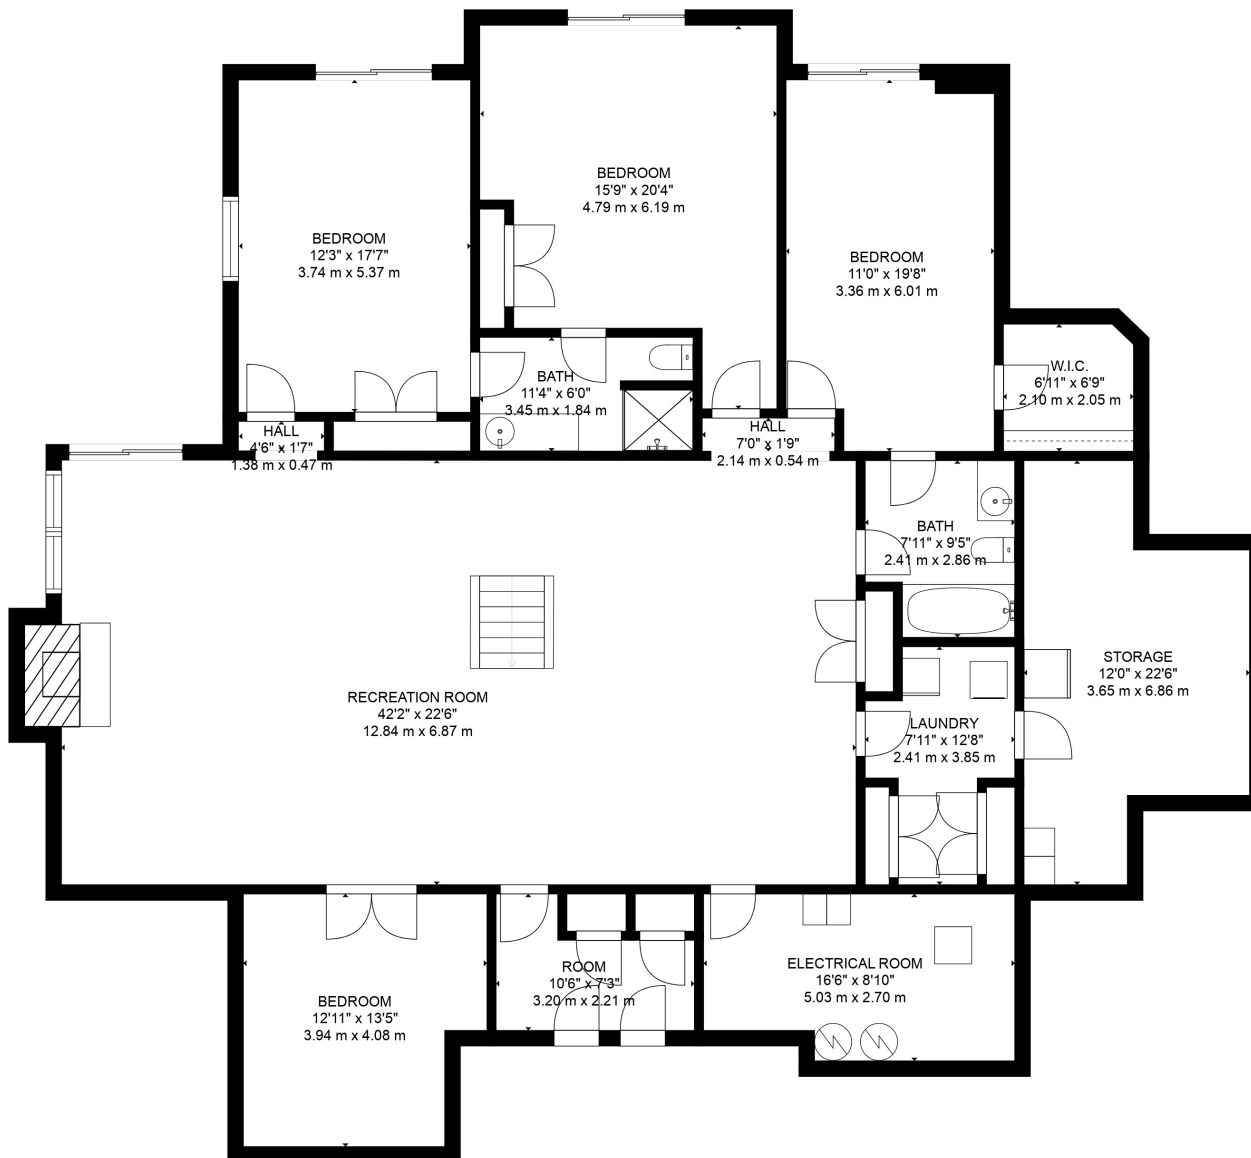

Estimated areas

GLA FLOOR 1: 2461 sq. ft, excluded 426 sq. ft
 GLA FLOOR 2: 3176 sq. ft, excluded 1304 sq. ft
 Total GLA 5637 sq. ft, total scanned area 7367 sq. ft

SIZES AND DIMENSIONS ARE APPROXIMATE, ACTUAL MAY VARY.