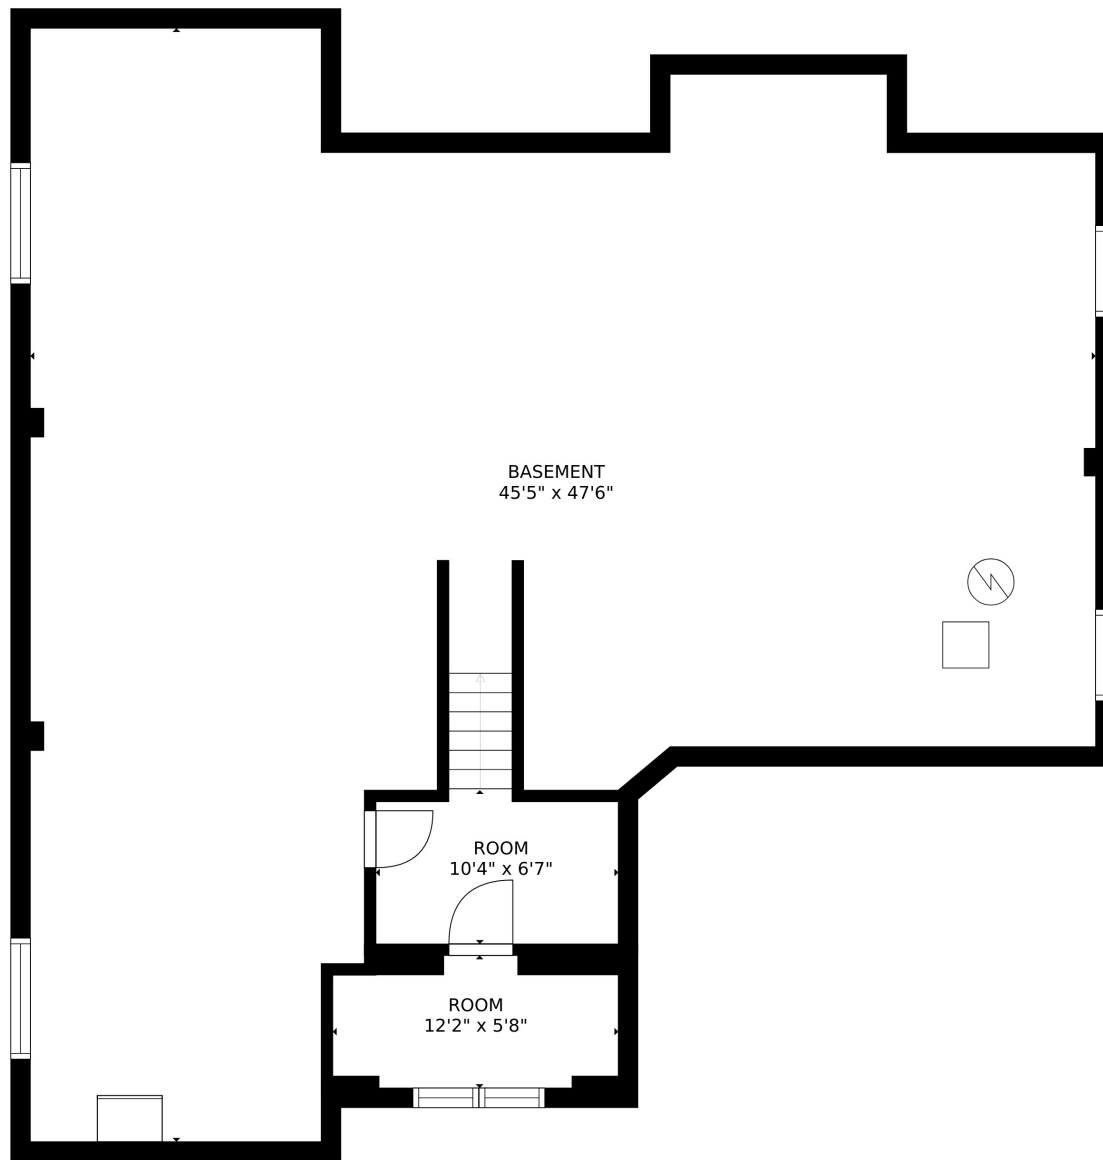

FLOOR 1

FLOOR 2

GROSS INTERNAL AREA
 FLOOR 1: 1642 sq. ft, FLOOR 2: 1587 sq. ft
 EXCLUDED AREAS: , GARAGE: 434 sq. ft
 TOTAL: 3229 sq. ft
 SIZES AND DIMENSIONS ARE APPROXIMATE, ACTUAL MAY VARY.

GROSS INTERNAL AREA
 FLOOR 1: 1642 sq. ft, FLOOR 2: 1587 sq. ft
 EXCLUDED AREAS: , GARAGE: 434 sq. ft
 TOTAL: 3229 sq. ft
 SIZES AND DIMENSIONS ARE APPROXIMATE, ACTUAL MAY VARY.

GROSS INTERNAL AREA
FLOOR 1: 1642 sq. ft, FLOOR 2: 1587 sq. ft
EXCLUDED AREAS: , GARAGE: 434 sq. ft
TOTAL: 3229 sq. ft
SIZES AND DIMENSIONS ARE APPROXIMATE, ACTUAL MAY VARY.