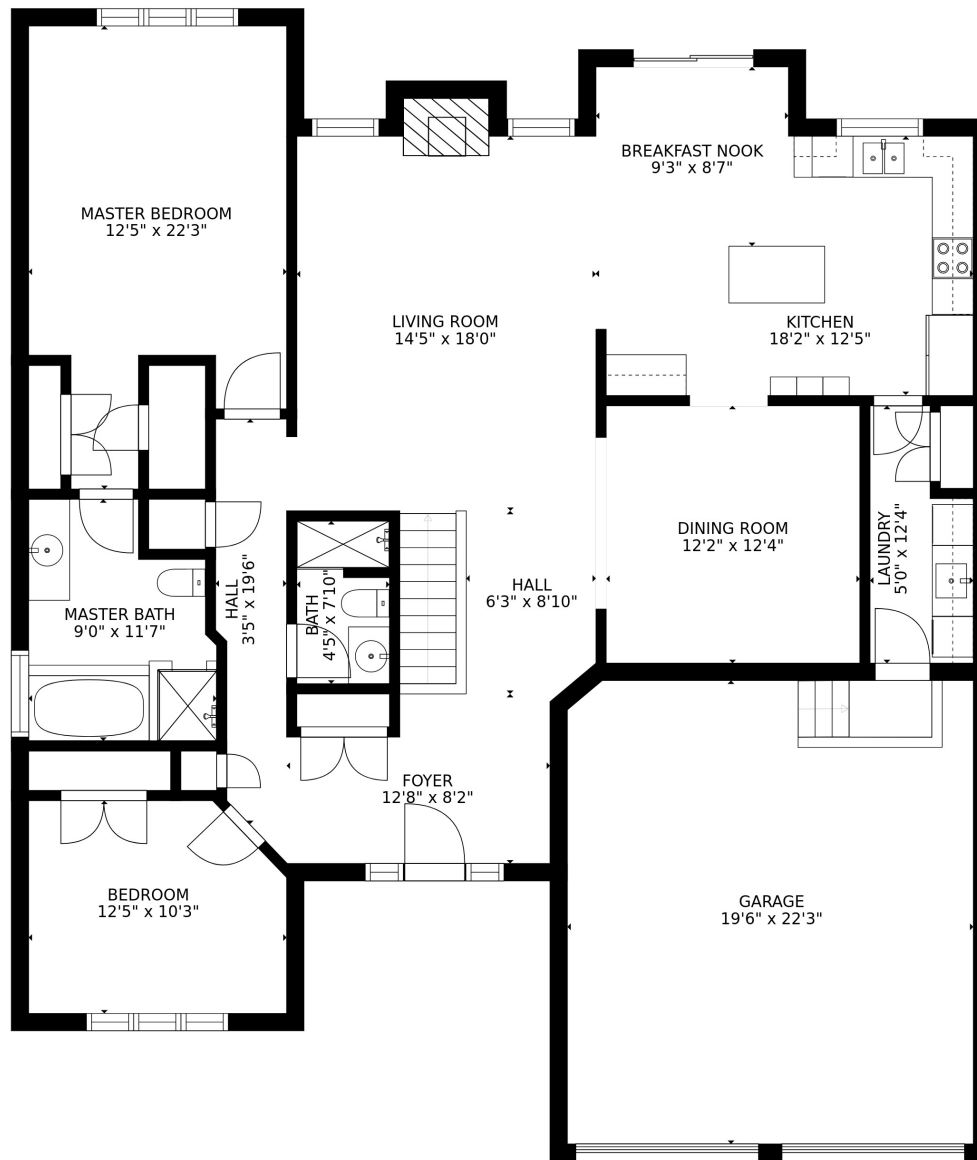

FLOOR 1

FLOOR 2

GROSS INTERNAL AREA
 FLOOR 1: 1642 sq. ft, FLOOR 2: 1587 sq. ft
 EXCLUDED AREAS: , GARAGE: 434 sq. ft
 TOTAL: 3229 sq. ft
 SIZES AND DIMENSIONS ARE APPROXIMATE, ACTUAL MAY VARY.

GROSS INTERNAL AREA
 FLOOR 1: 1642 sq. ft, FLOOR 2: 1587 sq. ft
 EXCLUDED AREAS: , GARAGE: 434 sq. ft
 TOTAL: 3229 sq. ft
 SIZES AND DIMENSIONS ARE APPROXIMATE, ACTUAL MAY VARY.

GROSS INTERNAL AREA
FLOOR 1: 1642 sq. ft, FLOOR 2: 1587 sq. ft
EXCLUDED AREAS: , GARAGE: 434 sq. ft
TOTAL: 3229 sq. ft
SIZES AND DIMENSIONS ARE APPROXIMATE, ACTUAL MAY VARY.