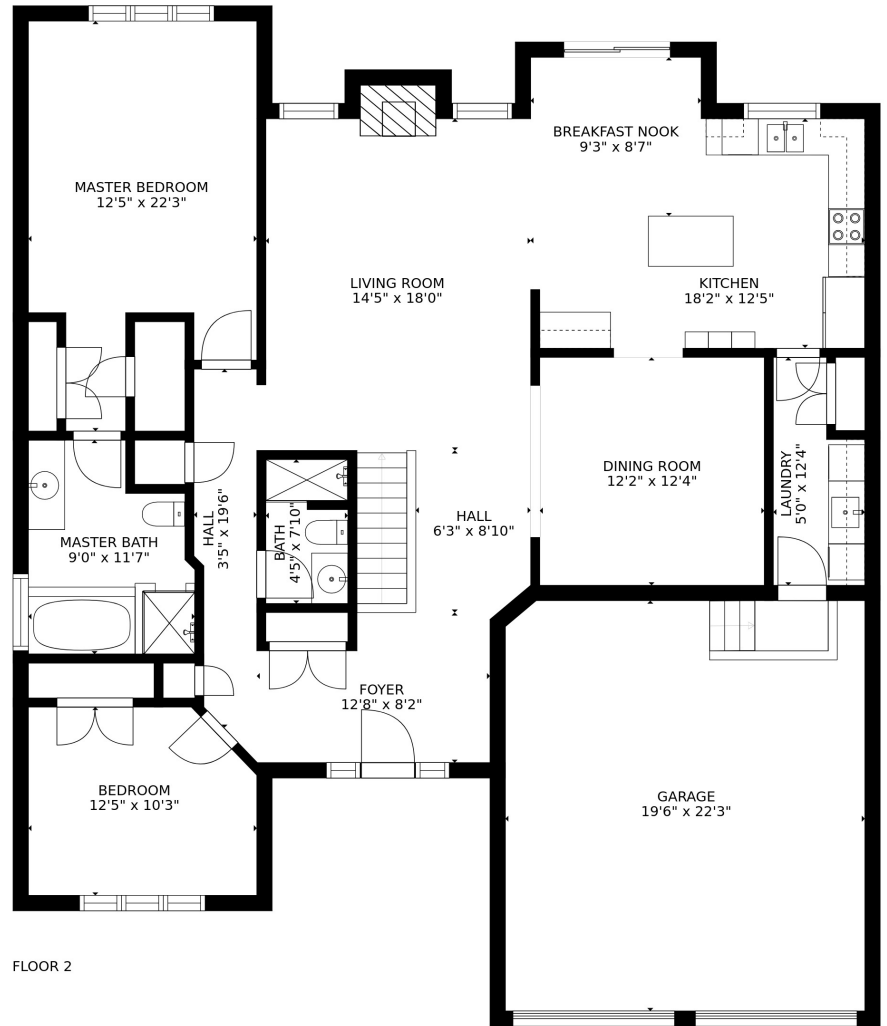

FLOOR 1

FLOOR 2

GROSS INTERNAL AREA
 FLOOR 1: 1642 sq. ft, FLOOR 2: 1587 sq. ft
 EXCLUDED AREAS: , GARAGE: 434 sq. ft
 TOTAL: 3229 sq. ft
 SIZES AND DIMENSIONS ARE APPROXIMATE, ACTUAL MAY VARY.

GROSS INTERNAL AREA
 FLOOR 1: 1642 sq. ft, FLOOR 2: 1587 sq. ft
 EXCLUDED AREAS: , GARAGE: 434 sq. ft
 TOTAL: 3229 sq. ft
 SIZES AND DIMENSIONS ARE APPROXIMATE, ACTUAL MAY VARY.

GROSS INTERNAL AREA
FLOOR 1: 1642 sq. ft, FLOOR 2: 1587 sq. ft
EXCLUDED AREAS: , GARAGE: 434 sq. ft
TOTAL: 3229 sq. ft
SIZES AND DIMENSIONS ARE APPROXIMATE, ACTUAL MAY VARY.