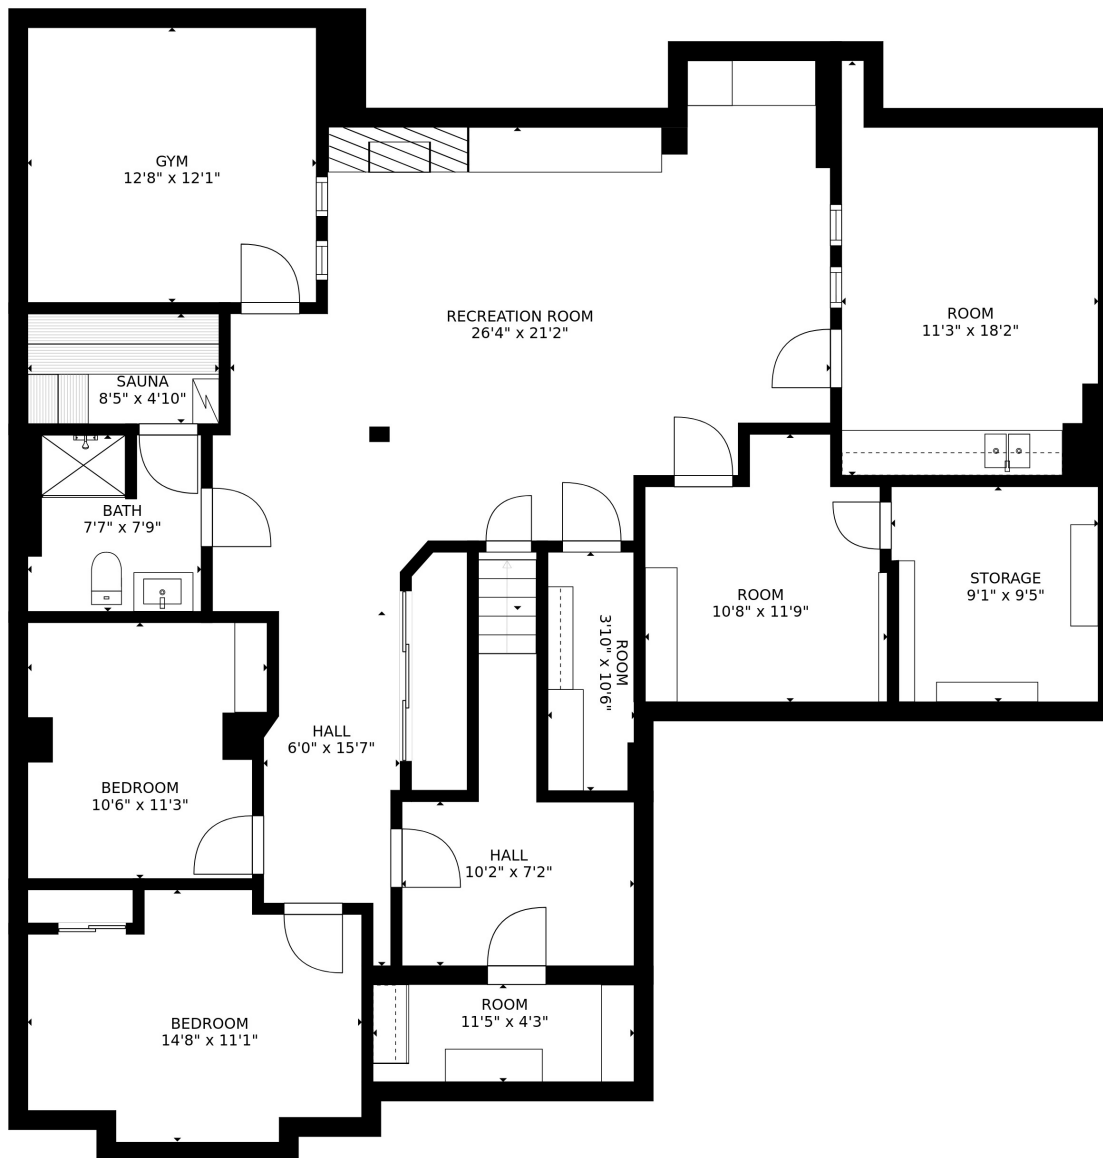

FLOOR 1

FLOOR 2

GROSS INTERNAL AREA
 FLOOR 1: 1741 sq. ft, FLOOR 2: 1633 sq. ft
 EXCLUDED AREAS: , GARAGE: 391 sq. ft
 TOTAL: 3374 sq. ft
 SIZES AND DIMENSIONS ARE APPROXIMATE, ACTUAL MAY VARY.

GROSS INTERNAL AREA
FLOOR 1: 1741 sq. ft, FLOOR 2: 1633 sq. ft
EXCLUDED AREAS: , GARAGE: 391 sq. ft
TOTAL: 3374 sq. ft
SIZES AND DIMENSIONS ARE APPROXIMATE, ACTUAL MAY VARY.

GROSS INTERNAL AREA
 FLOOR 1: 1741 sq. ft, FLOOR 2: 1633 sq. ft
 EXCLUDED AREAS: , GARAGE: 391 sq. ft
 TOTAL: 3374 sq. ft
 SIZES AND DIMENSIONS ARE APPROXIMATE, ACTUAL MAY VARY.