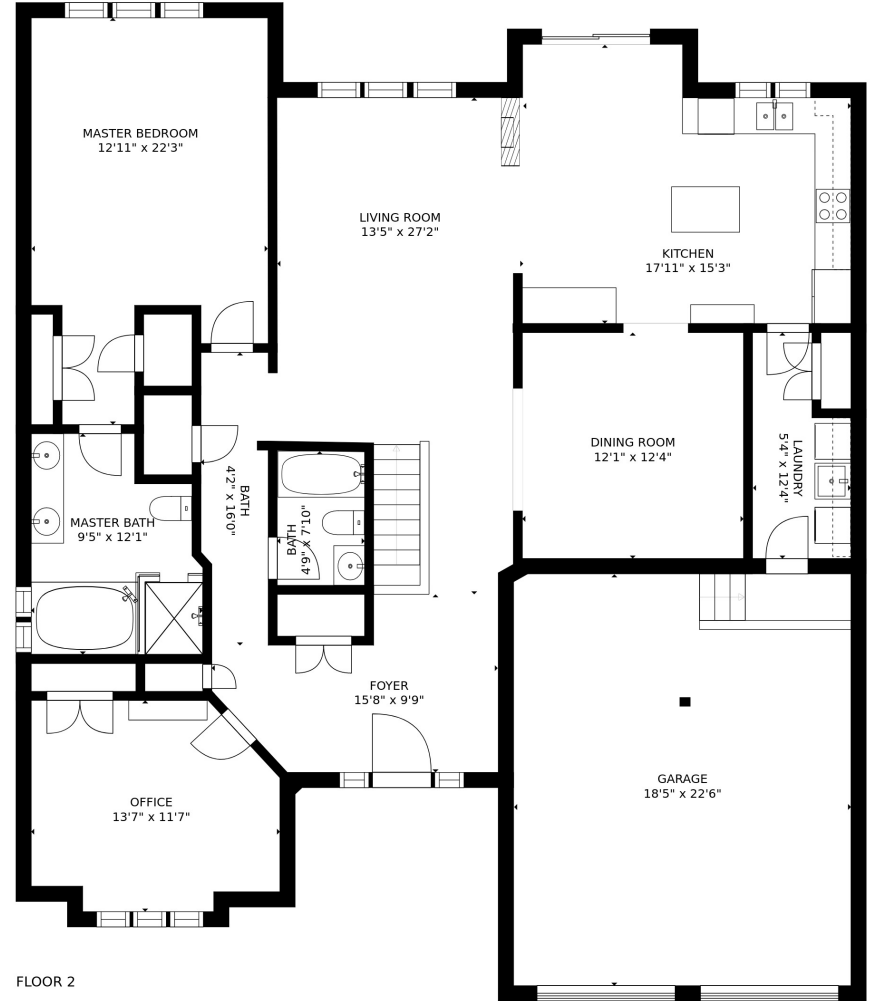

FLOOR 1

FLOOR 2

GROSS INTERNAL AREA
 FLOOR 1: 1741 sq. ft, FLOOR 2: 1633 sq. ft
 EXCLUDED AREAS: , GARAGE: 391 sq. ft
 TOTAL: 3374 sq. ft
 SIZES AND DIMENSIONS ARE APPROXIMATE, ACTUAL MAY VARY.

GROSS INTERNAL AREA
FLOOR 1: 1741 sq. ft, FLOOR 2: 1633 sq. ft
EXCLUDED AREAS: , GARAGE: 391 sq. ft
TOTAL: 3374 sq. ft
SIZES AND DIMENSIONS ARE APPROXIMATE, ACTUAL MAY VARY.

GROSS INTERNAL AREA
 FLOOR 1: 1741 sq. ft, FLOOR 2: 1633 sq. ft
 EXCLUDED AREAS: , GARAGE: 391 sq. ft
 TOTAL: 3374 sq. ft
 SIZES AND DIMENSIONS ARE APPROXIMATE, ACTUAL MAY VARY.