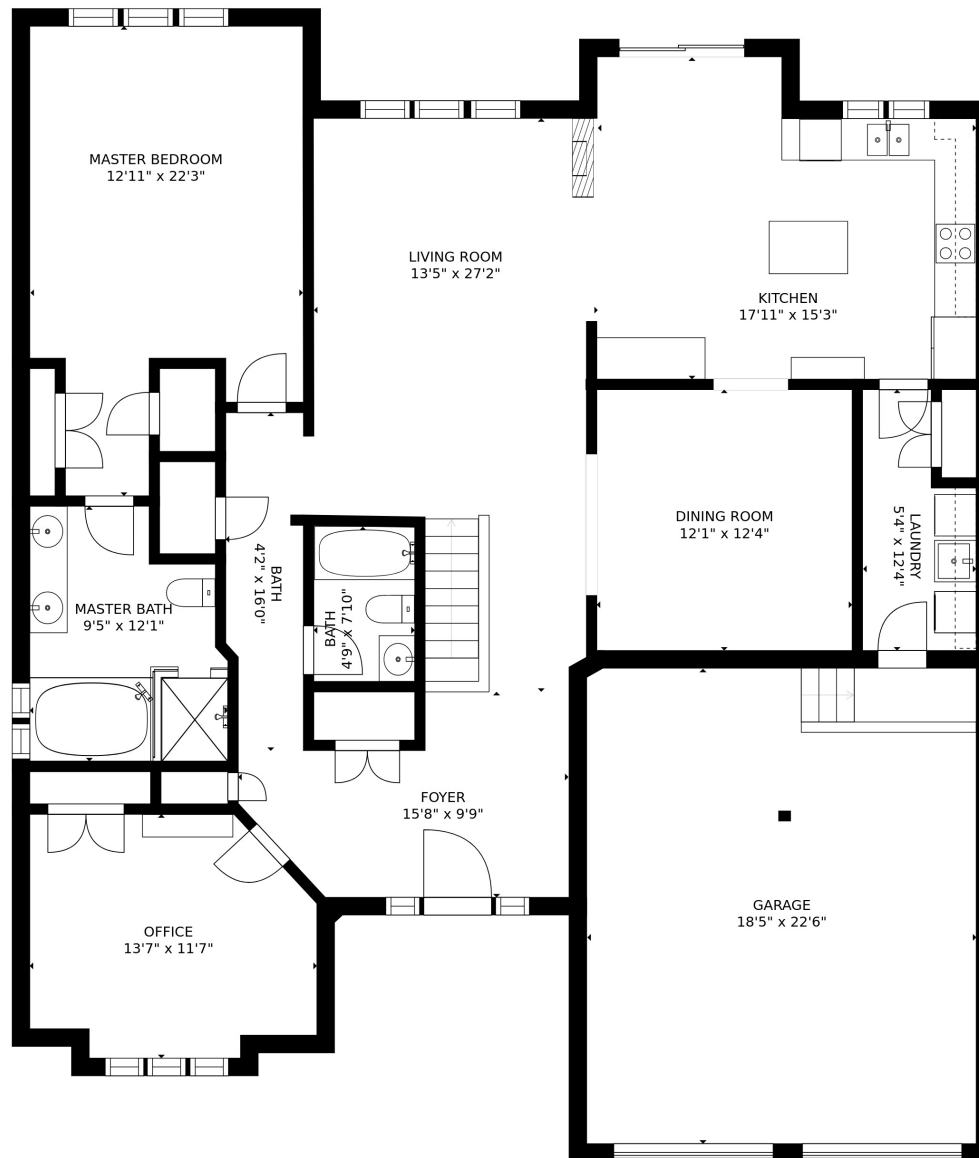

FLOOR 1

FLOOR 2

GROSS INTERNAL AREA
 FLOOR 1: 1741 sq. ft, FLOOR 2: 1633 sq. ft
 EXCLUDED AREAS: , GARAGE: 391 sq. ft
 TOTAL: 3374 sq. ft
 SIZES AND DIMENSIONS ARE APPROXIMATE, ACTUAL MAY VARY.

GROSS INTERNAL AREA
FLOOR 1: 1741 sq. ft, FLOOR 2: 1633 sq. ft
EXCLUDED AREAS: , GARAGE: 391 sq. ft
TOTAL: 3374 sq. ft
SIZES AND DIMENSIONS ARE APPROXIMATE, ACTUAL MAY VARY.

GROSS INTERNAL AREA
 FLOOR 1: 1741 sq. ft, FLOOR 2: 1633 sq. ft
 EXCLUDED AREAS: , GARAGE: 391 sq. ft
 TOTAL: 3374 sq. ft
 SIZES AND DIMENSIONS ARE APPROXIMATE, ACTUAL MAY VARY.