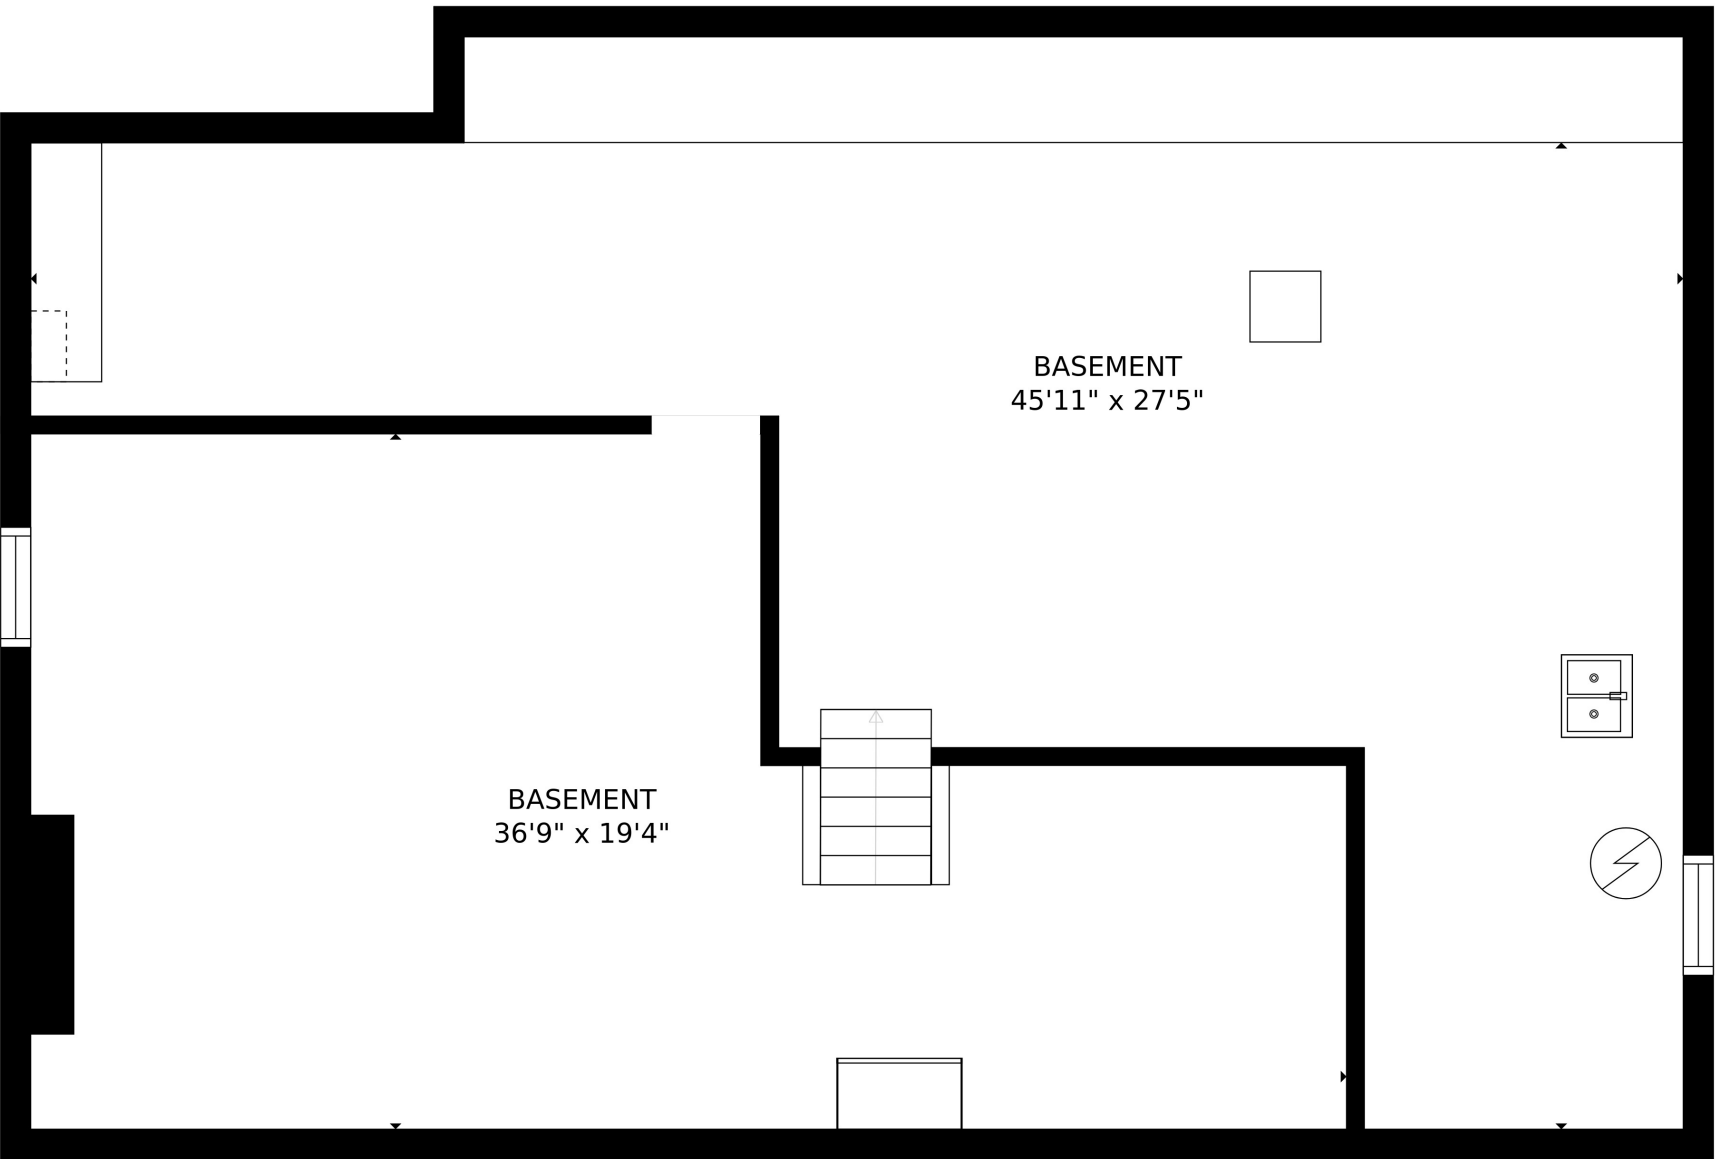

GROSS INTERNAL AREA
 FLOOR 1: 1358 sq. ft, FLOOR 2: 1505 sq. ft
 FLOOR 3: 579 sq. ft
 TOTAL: 3442 sq. ft
 SIZES AND DIMENSIONS ARE APPROXIMATE, ACTUAL MAY VARY.

GROSS INTERNAL AREA
FLOOR 1: 1358 sq. ft, FLOOR 2: 1505 sq. ft
FLOOR 3: 579 sq. ft
TOTAL: 3442 sq. ft
SIZES AND DIMENSIONS ARE APPROXIMATE, ACTUAL MAY VARY.