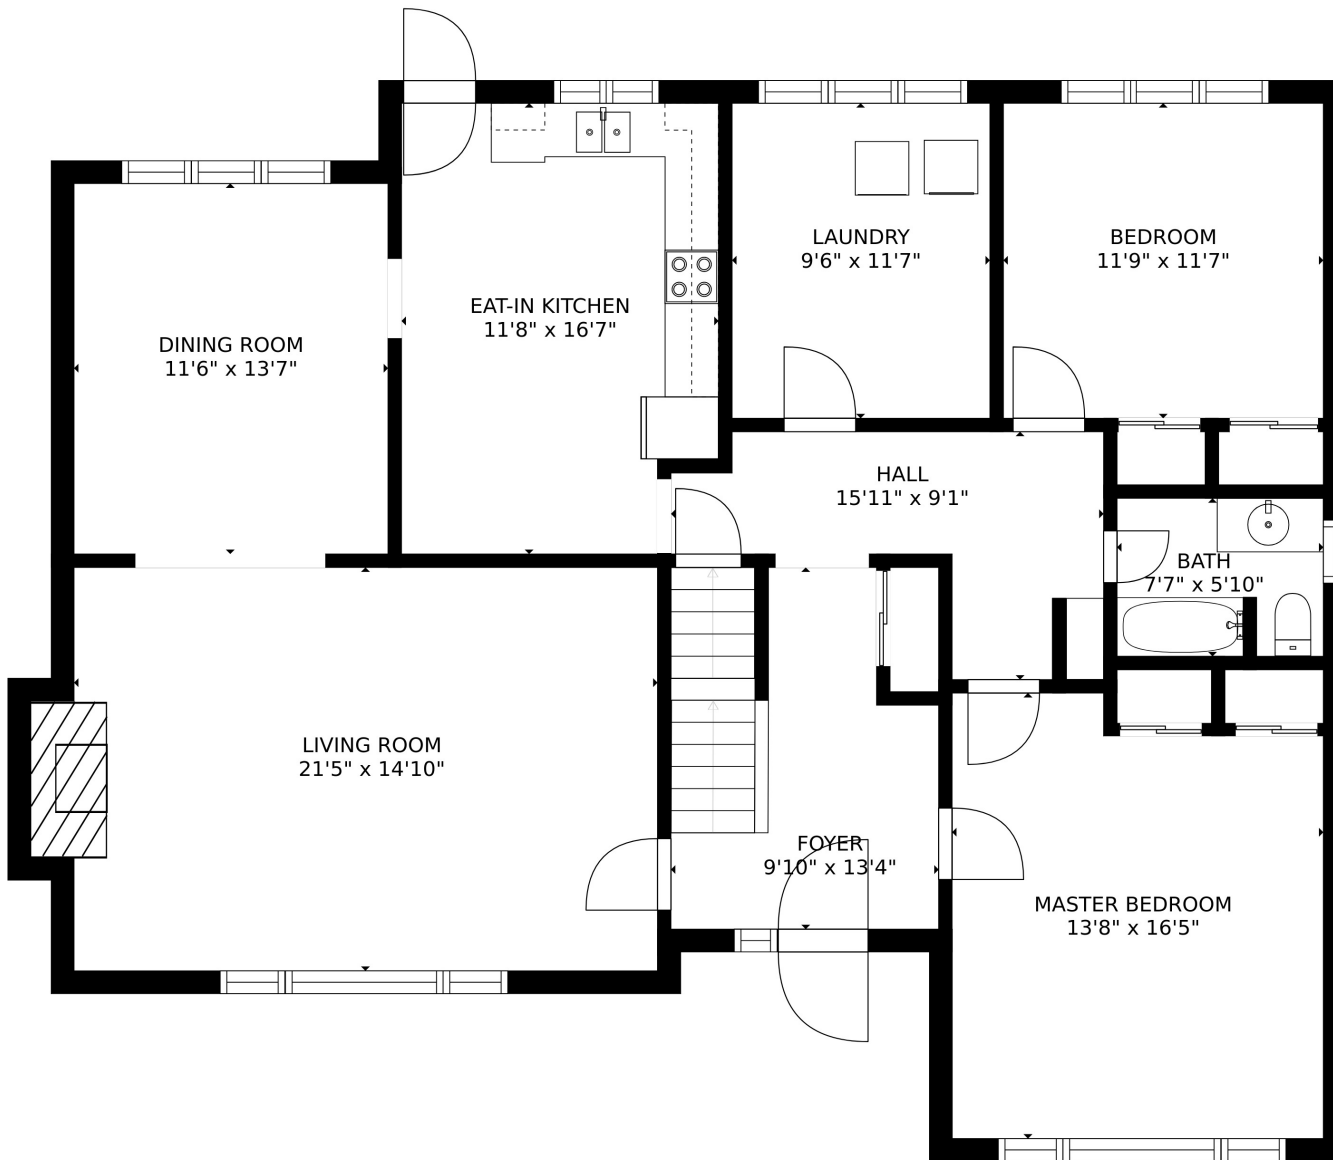

GROSS INTERNAL AREA
 FLOOR 1: 1358 sq. ft, FLOOR 2: 1505 sq. ft
 FLOOR 3: 579 sq. ft
 TOTAL: 3442 sq. ft
 SIZES AND DIMENSIONS ARE APPROXIMATE, ACTUAL MAY VARY.

GROSS INTERNAL AREA
FLOOR 1: 1358 sq. ft, FLOOR 2: 1505 sq. ft
FLOOR 3: 579 sq. ft
TOTAL: 3442 sq. ft
SIZES AND DIMENSIONS ARE APPROXIMATE, ACTUAL MAY VARY.