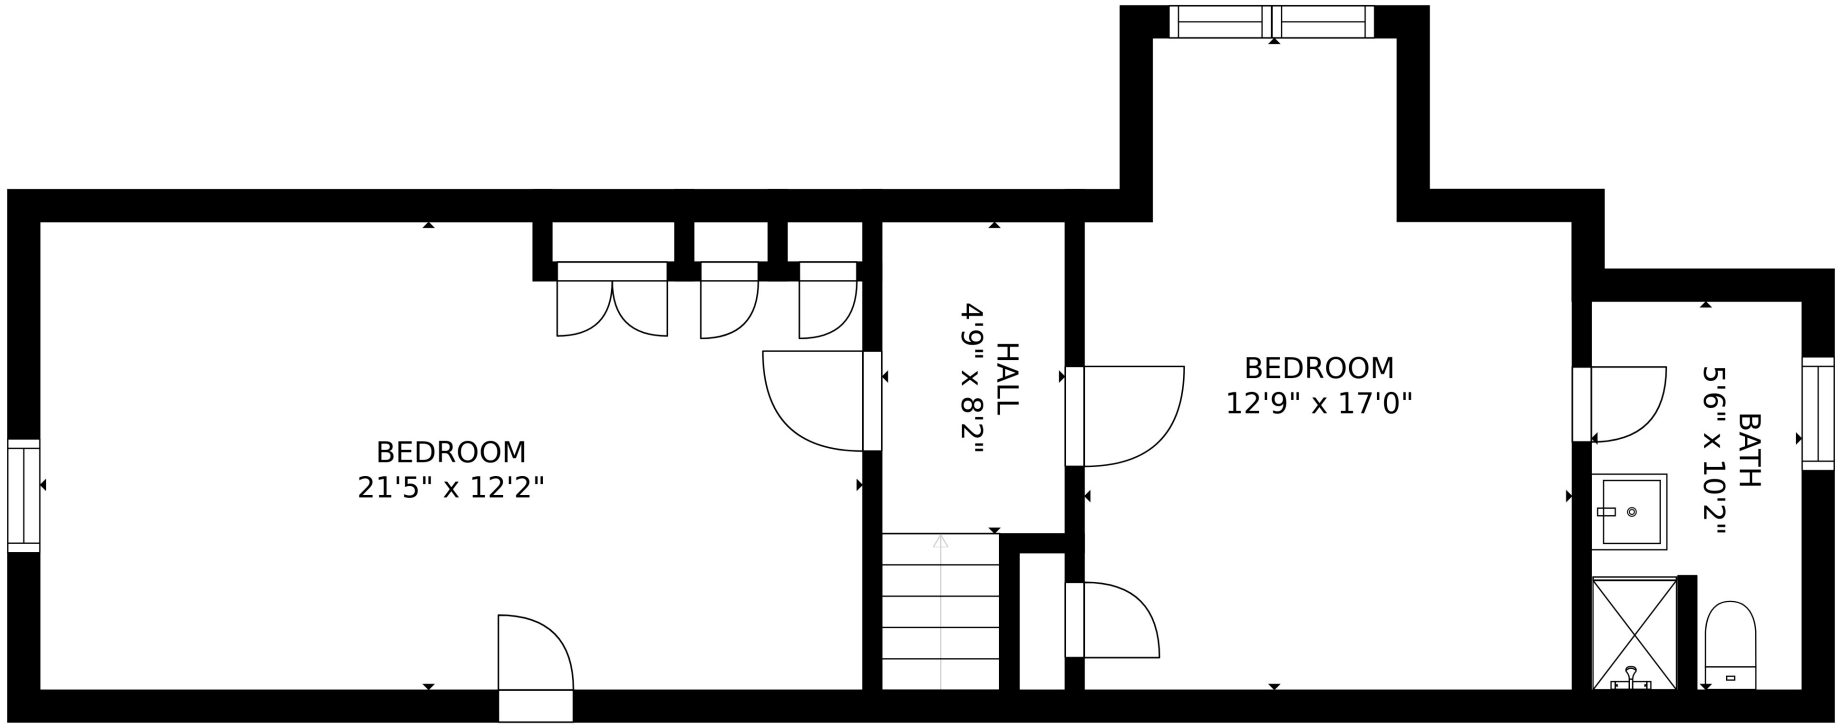

GROSS INTERNAL AREA
 FLOOR 1: 1358 sq. ft, FLOOR 2: 1505 sq. ft
 FLOOR 3: 579 sq. ft
 TOTAL: 3442 sq. ft
 SIZES AND DIMENSIONS ARE APPROXIMATE, ACTUAL MAY VARY.

GROSS INTERNAL AREA
FLOOR 1: 1358 sq. ft, FLOOR 2: 1505 sq. ft
FLOOR 3: 579 sq. ft
TOTAL: 3442 sq. ft
SIZES AND DIMENSIONS ARE APPROXIMATE, ACTUAL MAY VARY.