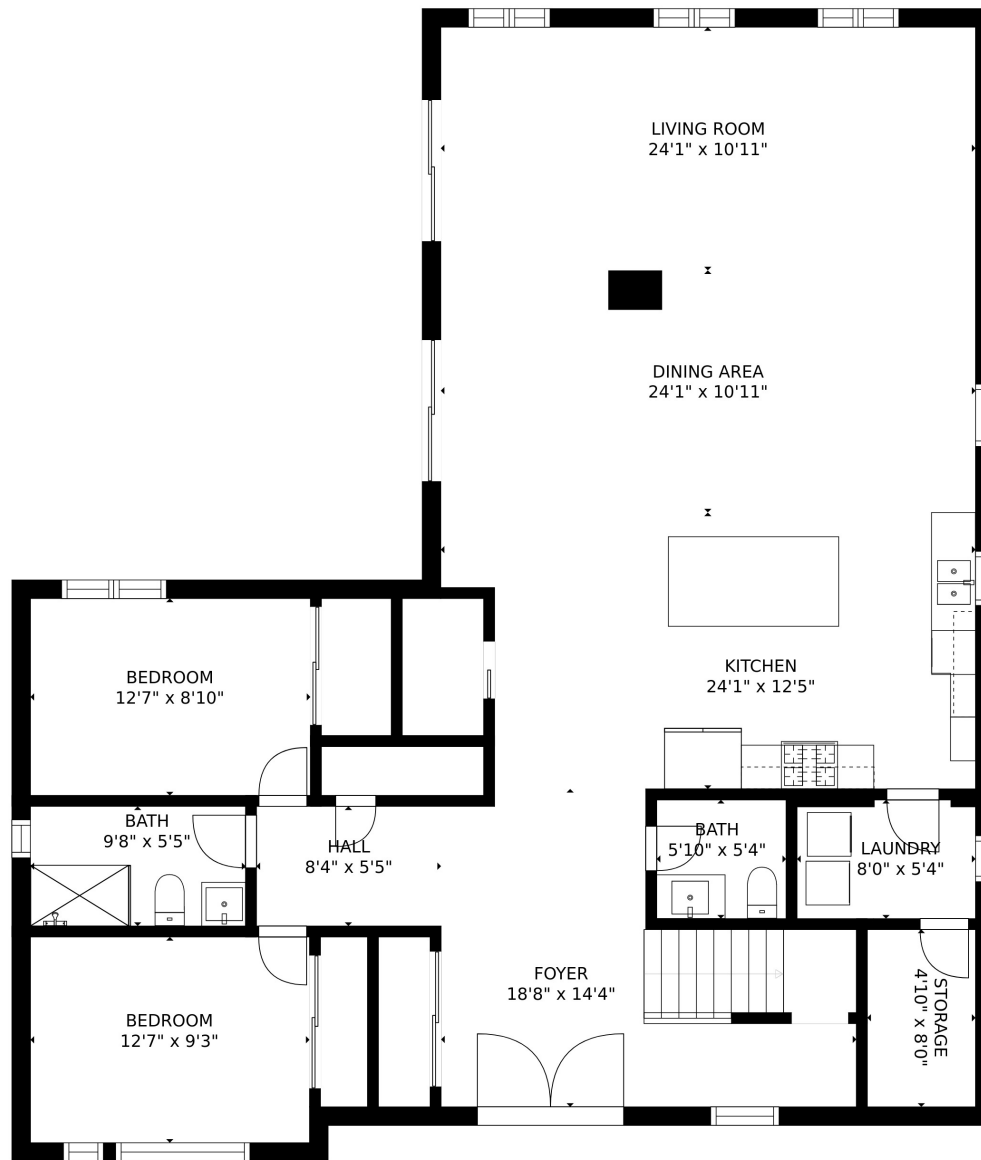

FLOOR 1

FLOOR 2

GROSS INTERNAL AREA
 FLOOR 1: 1610 sq. ft, FLOOR 2: 844 sq. ft
 TOTAL: 2454 sq. ft
 SIZES AND DIMENSIONS ARE APPROXIMATE, ACTUAL MAY VARY.

GROSS INTERNAL AREA
FLOOR 1: 1610 sq. ft, FLOOR 2: 844 sq. ft
TOTAL: 2454 sq. ft
SIZES AND DIMENSIONS ARE APPROXIMATE, ACTUAL MAY VARY.

GROSS INTERNAL AREA
 FLOOR 1: 1610 sq. ft, FLOOR 2: 844 sq. ft
 TOTAL: 2454 sq. ft
 SIZES AND DIMENSIONS ARE APPROXIMATE, ACTUAL MAY VARY.