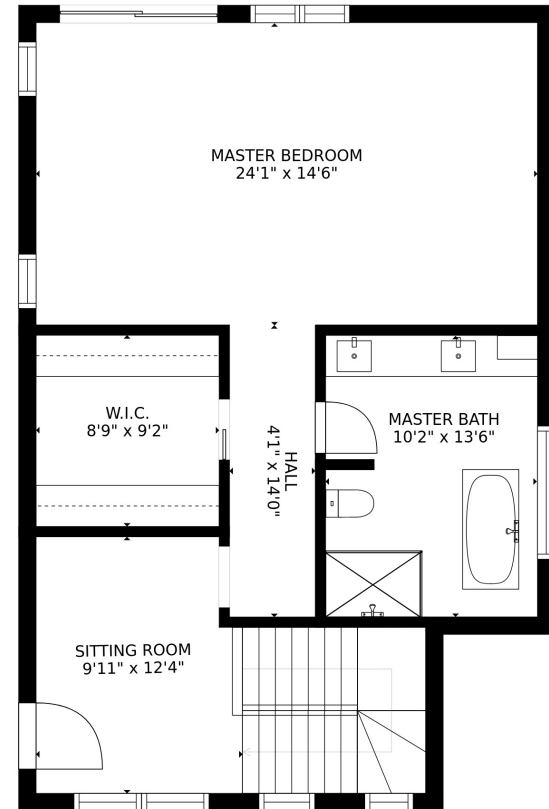

FLOOR 1

FLOOR 2

GROSS INTERNAL AREA
 FLOOR 1: 1610 sq. ft, FLOOR 2: 844 sq. ft
 TOTAL: 2454 sq. ft
 SIZES AND DIMENSIONS ARE APPROXIMATE, ACTUAL MAY VARY.

GROSS INTERNAL AREA
FLOOR 1: 1610 sq. ft, FLOOR 2: 844 sq. ft
TOTAL: 2454 sq. ft
SIZES AND DIMENSIONS ARE APPROXIMATE, ACTUAL MAY VARY.

GROSS INTERNAL AREA
 FLOOR 1: 1610 sq. ft, FLOOR 2: 844 sq. ft
 TOTAL: 2454 sq. ft
 SIZES AND DIMENSIONS ARE APPROXIMATE, ACTUAL MAY VARY.