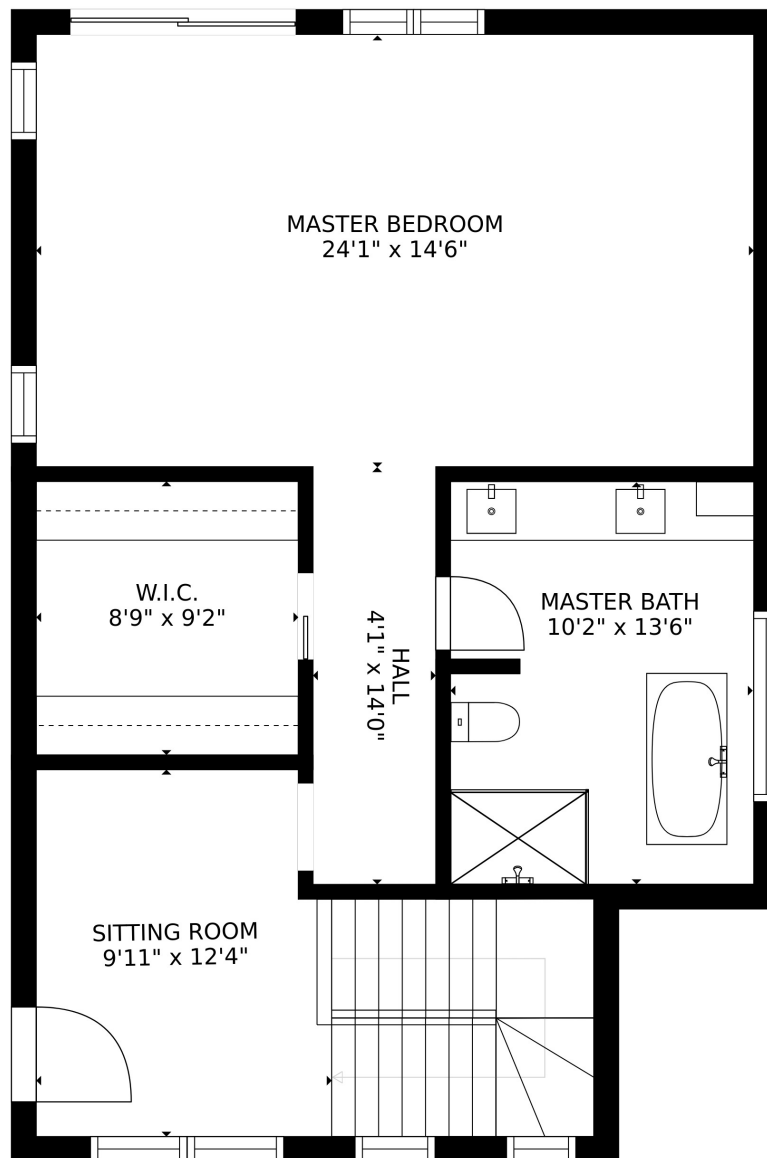

FLOOR 1

FLOOR 2

GROSS INTERNAL AREA
 FLOOR 1: 1610 sq. ft, FLOOR 2: 844 sq. ft
 TOTAL: 2454 sq. ft
 SIZES AND DIMENSIONS ARE APPROXIMATE, ACTUAL MAY VARY.

GROSS INTERNAL AREA
FLOOR 1: 1610 sq. ft, FLOOR 2: 844 sq. ft
TOTAL: 2454 sq. ft
SIZES AND DIMENSIONS ARE APPROXIMATE, ACTUAL MAY VARY.

GROSS INTERNAL AREA
 FLOOR 1: 1610 sq. ft, FLOOR 2: 844 sq. ft
 TOTAL: 2454 sq. ft
 SIZES AND DIMENSIONS ARE APPROXIMATE, ACTUAL MAY VARY.